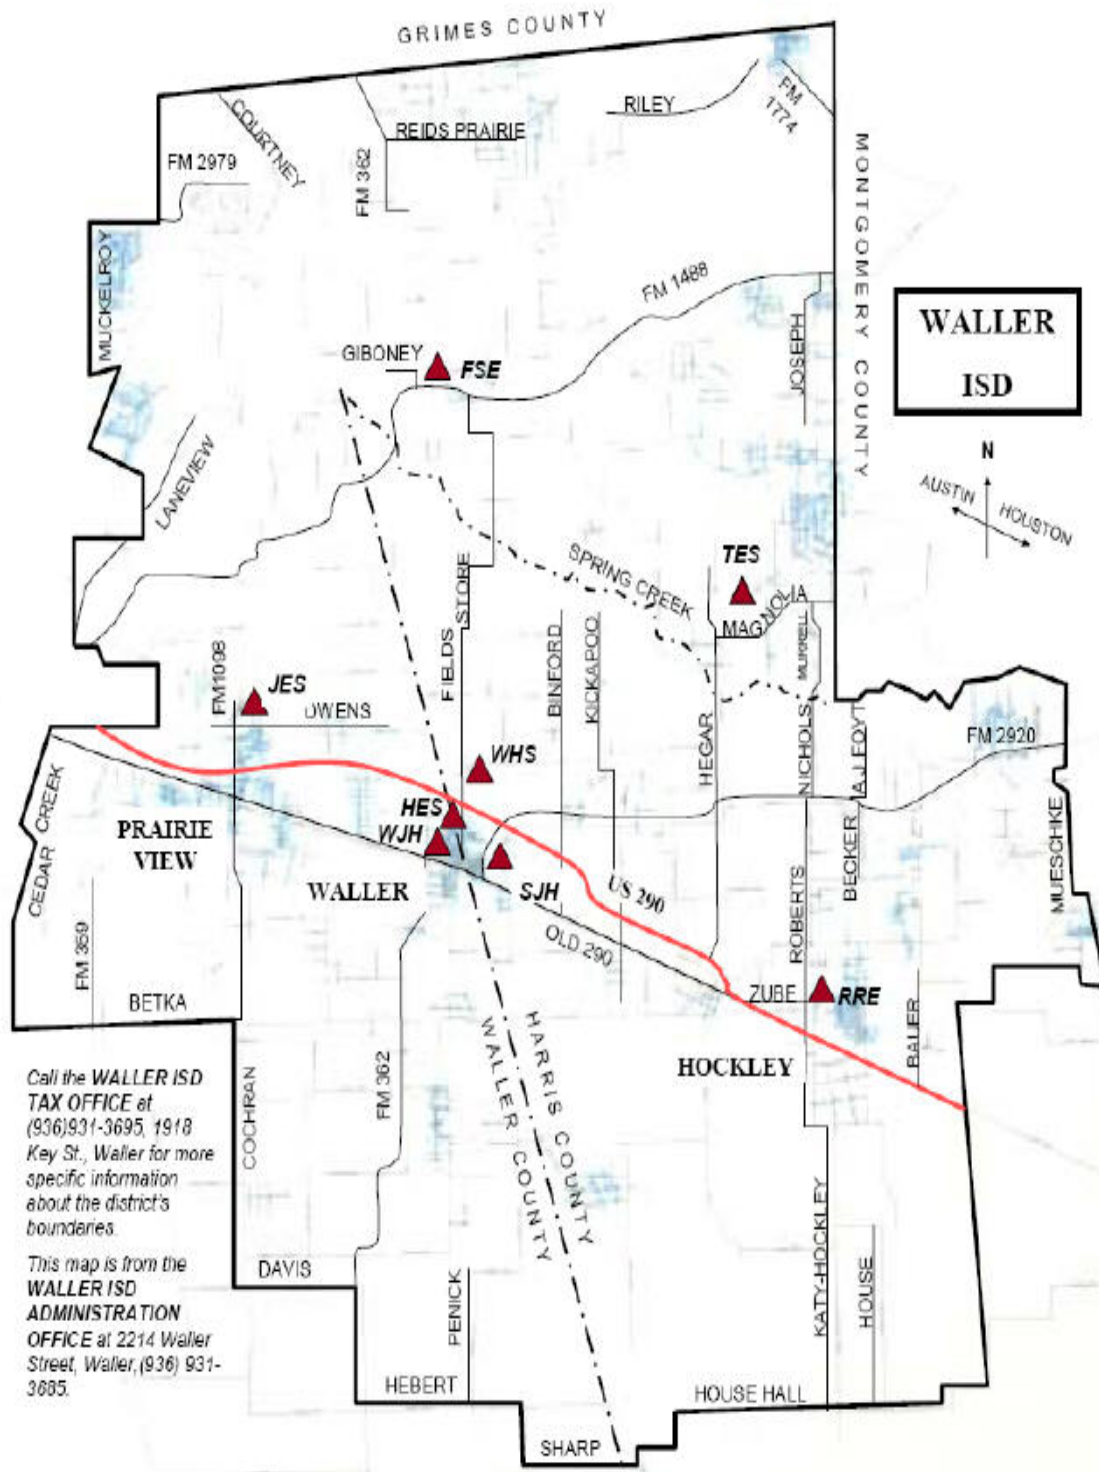

Waller Independent School District

Call the **WALLER ISD TAX OFFICE** at (936)931-3695, 1918 Key St., Waller for more specific information about the district's boundaries.

This map is from the **WALLER ISD ADMINISTRATION OFFICE** at 2214 Waller Street, Waller, (936) 931-3885.